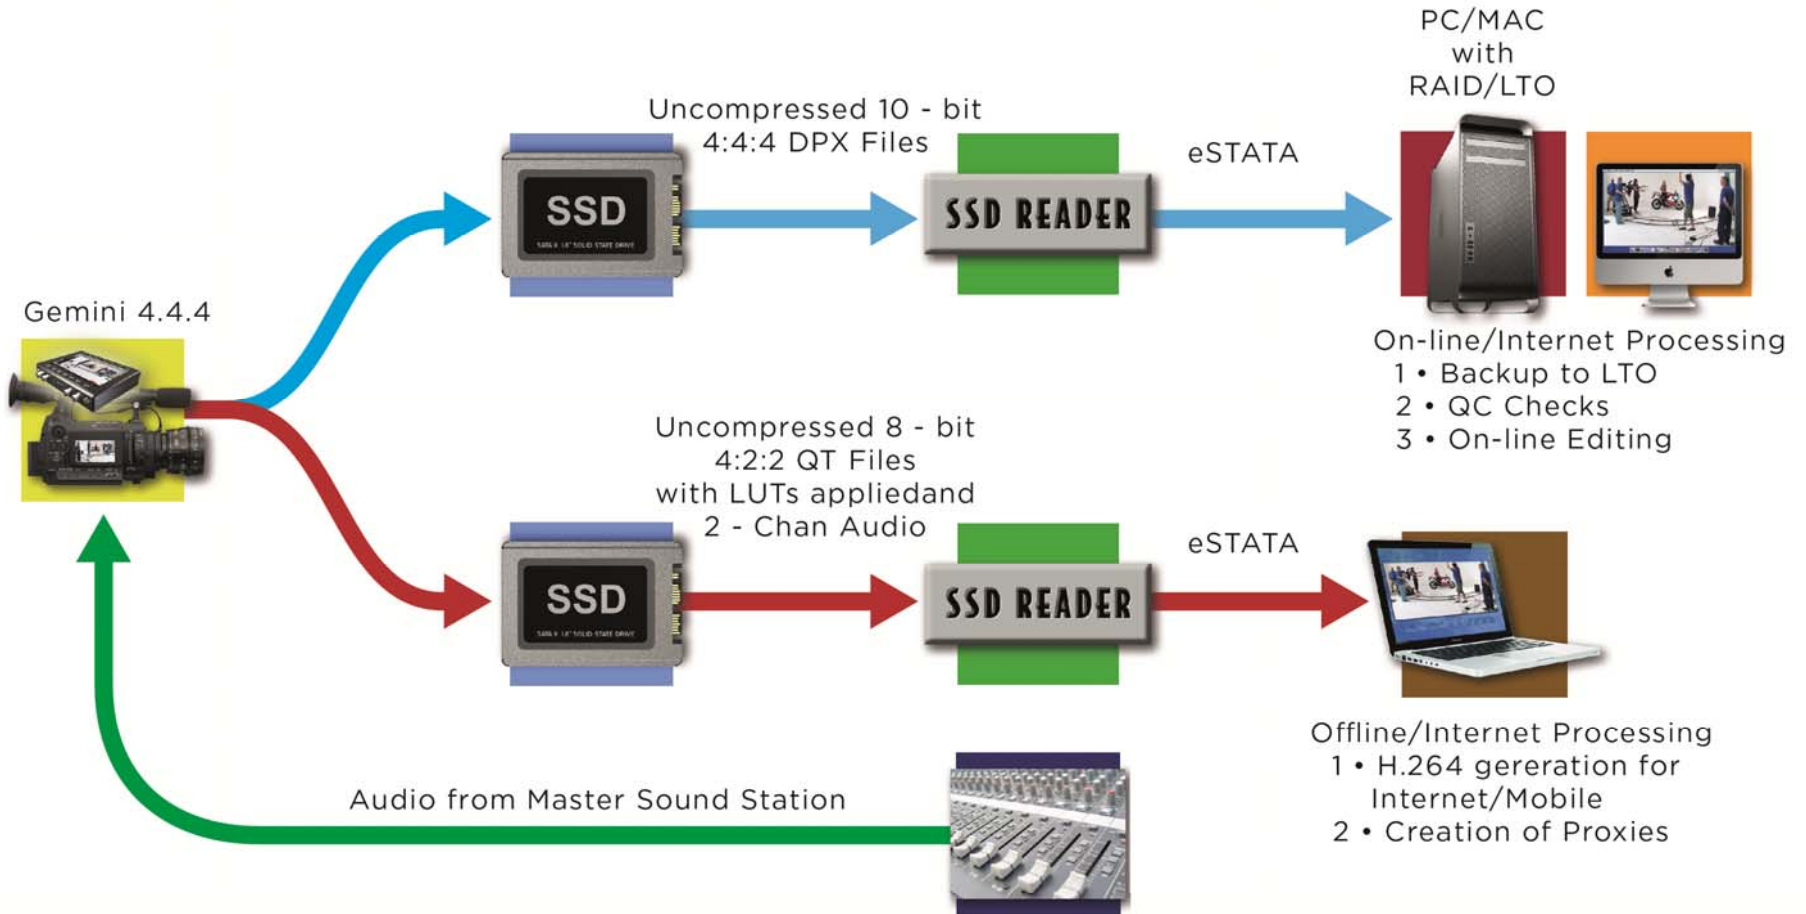

# Gemini Work Flow

Offline/Internet Processing

- 1 • Gemini can create 2 simultaneous masters in either QT or DPX Formats
- 2 • SSD downloads in about 1/3 real-time